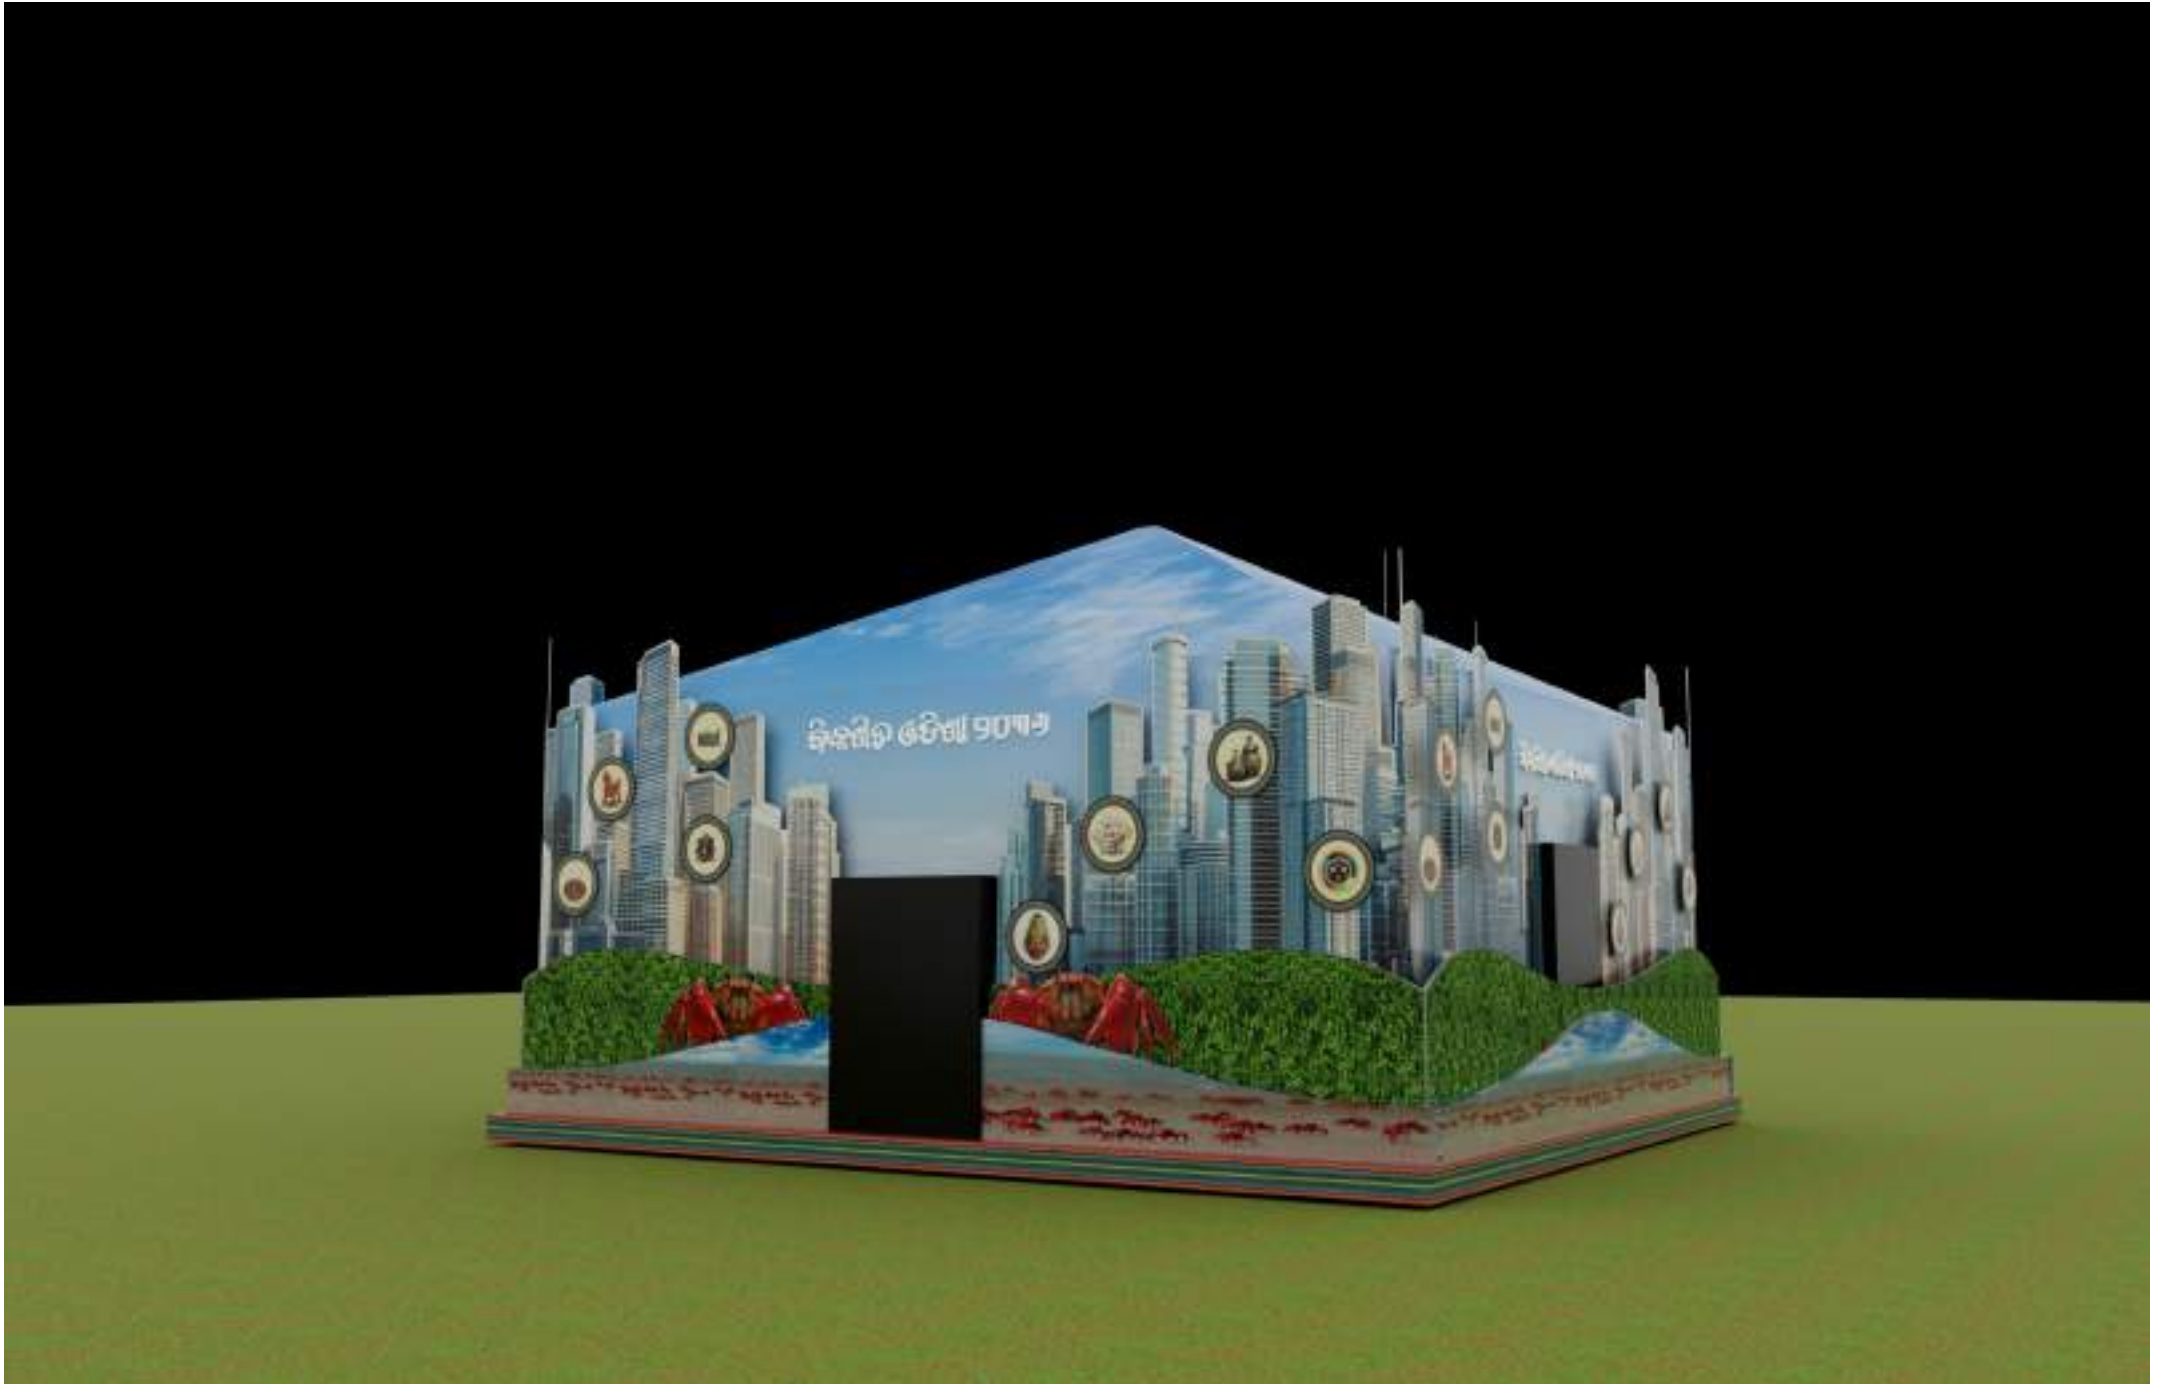

Gate

Gate

Stage

Stage

Control Room

Control Room

Theme Stall

Theme Stall

Selfie Point

Selfie Point

Selfie Point 2

Selfie Point 2

ORMAS SKILLS

ORMAS SKILLS

Stalls

National Level
PALLISHREE MELA - KOSAMB 2025
କାମାକ୍ଷୀ ମହାଦେବୀ ମେଳା - କୋସମ୍ବ ୨୦୨୫
ଜ୍ଞାନ ସମ୍ବିତ୍ତା ଆମ କ୍ଷେତ୍ର
15th - 19th January 2025