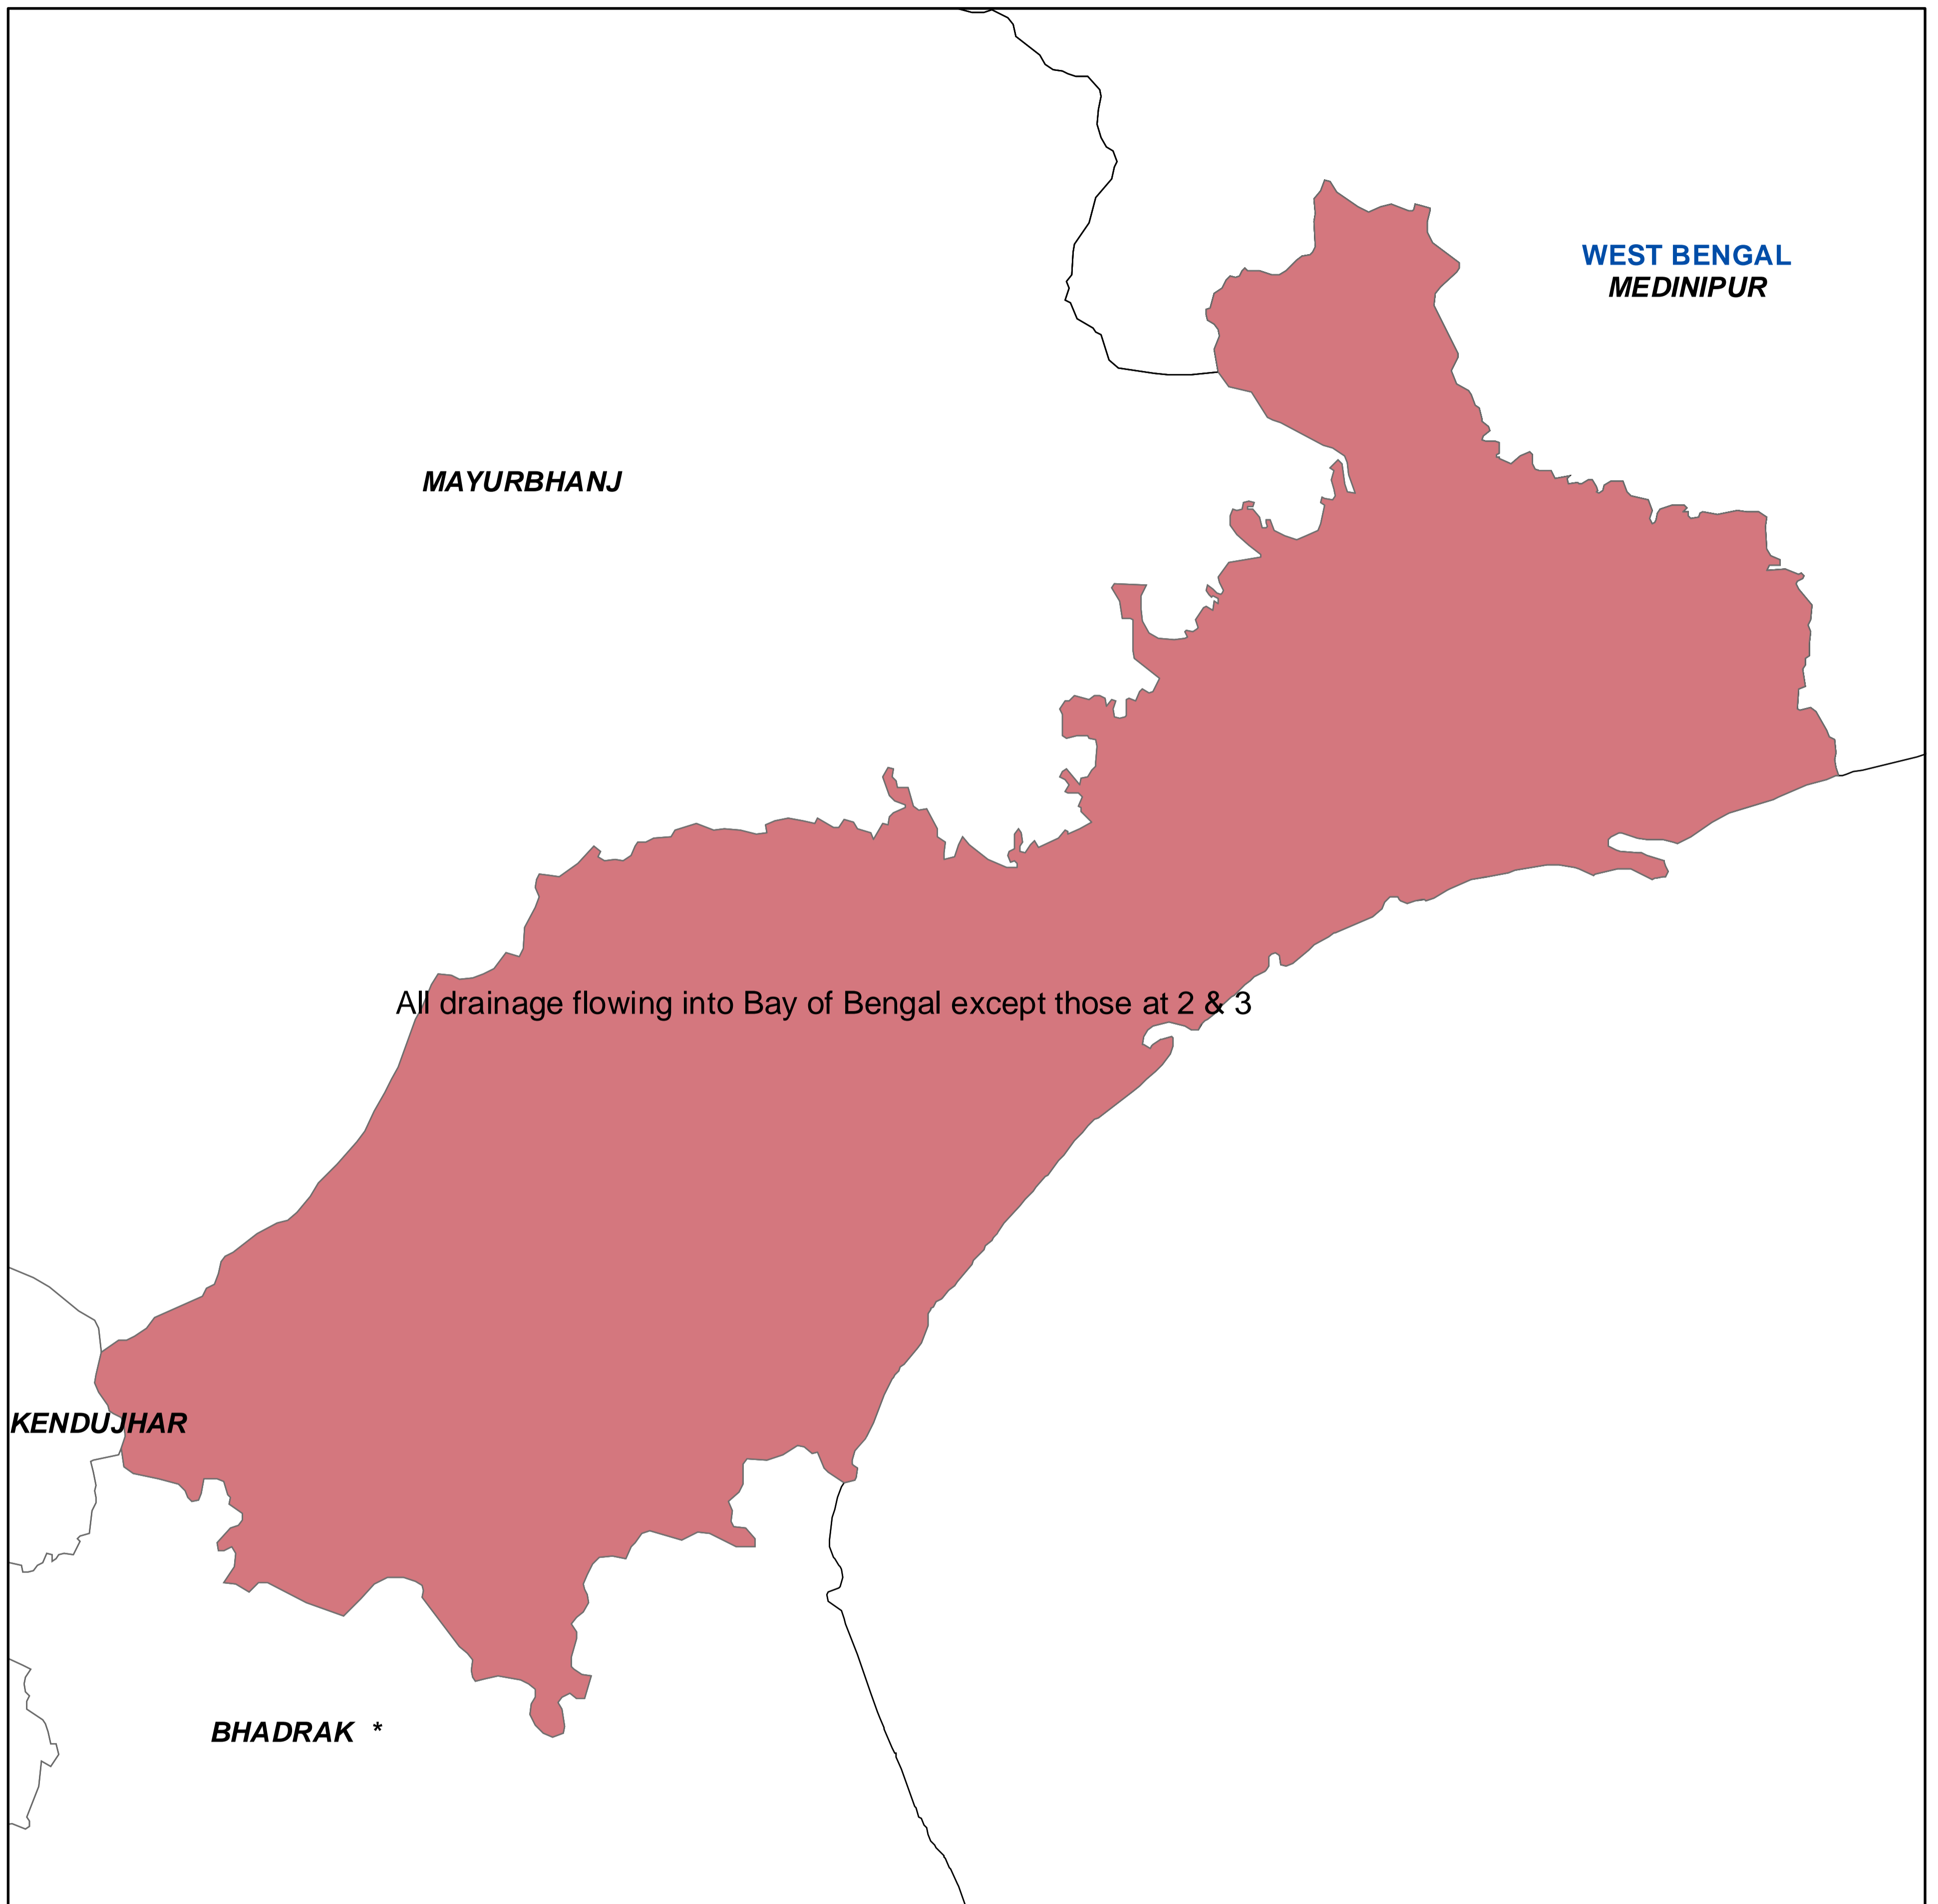

DISTRICT ATLAS - BALESHWAR

Legend

- State Boundary
- District Boundary
- VILLAGE BOUNDARY

BASIN MAP

2

0 3.5 7 14 21 28 35 km

Source : SOI

Maps Composed by NIC